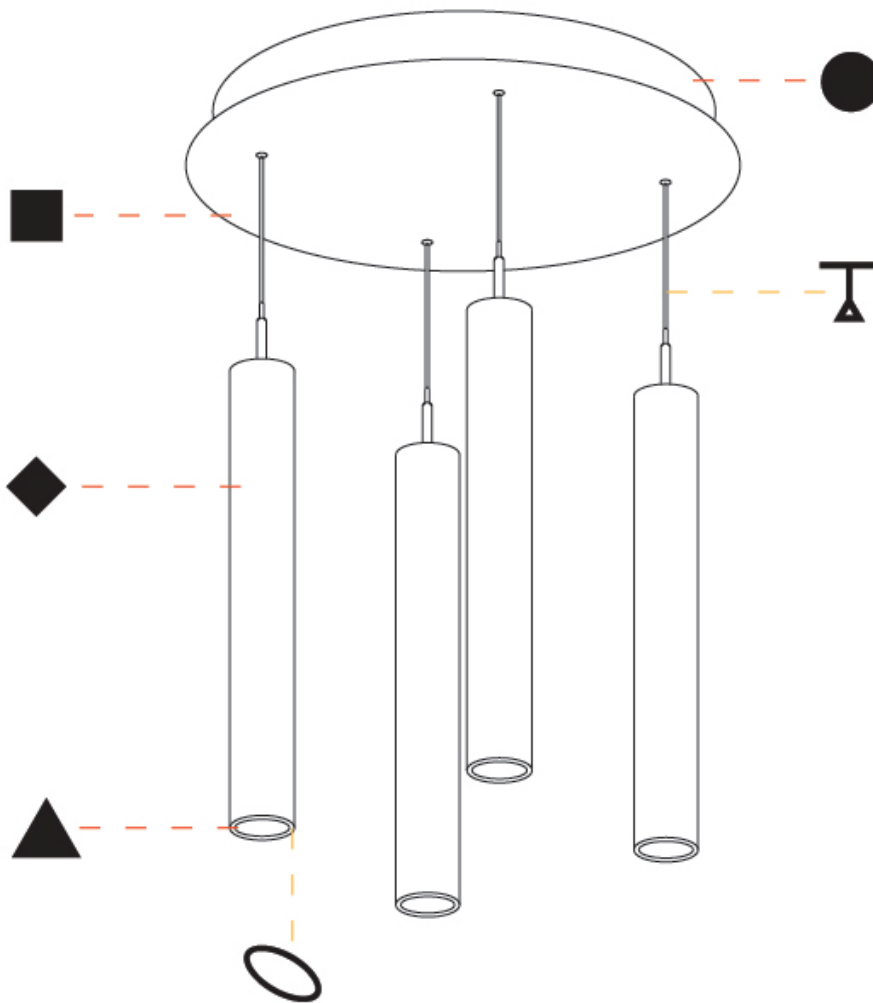

G-MINI ROUND HANGOVER SUSPENSION

A300633-

PROJECT	_____
TYPE	_____
SPECIFIER	_____
QUANTITY	_____
DATE	_____

A